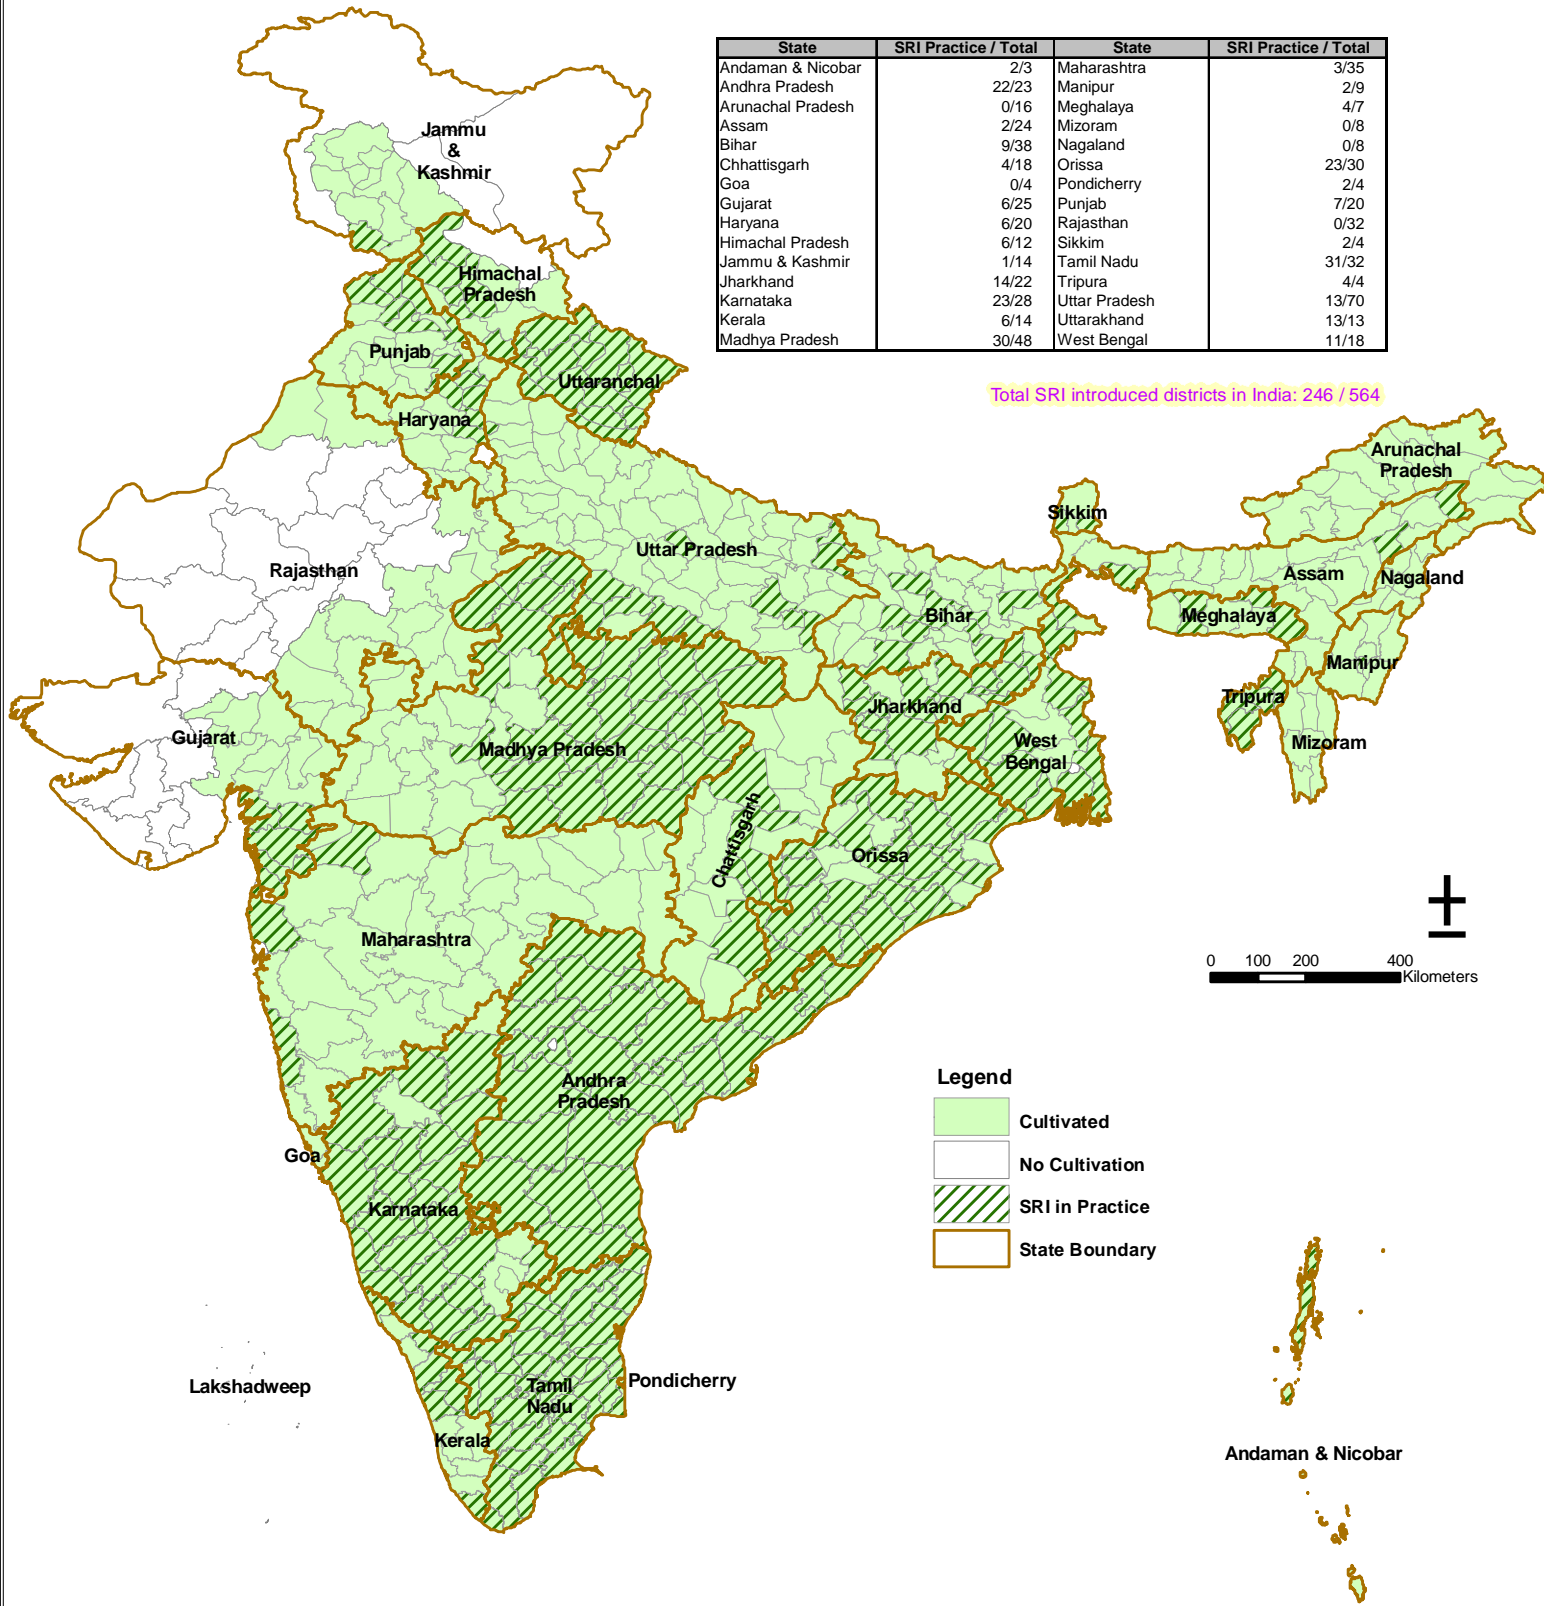

SRI (System of Rice Intensification) in India

Districts cultivating paddy and where SRI method is introduced

State	SRI Practice / Total	State	SRI Practice / Total
Andaman & Nicobar	2/3	Maharashtra	3/35
Andhra Pradesh	22/23	Manipur	2/9
Arunachal Pradesh	0/16	Meghalaya	4/7
Assam	2/24	Mizoram	0/8
Bihar	9/38	Nagaland	0/8
Chhattisgarh	4/18	Orissa	23/30
Goa	0/4	Pondicherry	2/4
Gujarat	6/25	Punjab	7/20
Haryana	6/20	Rajasthan	0/32
Himachal Pradesh	6/12	Sikkim	2/4
Jammu & Kashmir	1/14	Tamil Nadu	31/32
Jharkhand	14/22	Tripura	4/4
Karnataka	23/28	Uttar Pradesh	13/70
Kerala	6/14	Uttarakhand	13/13
Madhya Pradesh	30/48	West Bengal	11/18

Total SRI introduced districts in India: 246 / 564

Legend

- Cultivated
- No Cultivation
- SRI in Practice
- State Boundary

Raw Data Used

Directorate of Rice Development, Patna; Survey of India and Various SRI Partners

Note:

Map represents the most accurate boundaries, they are approximate.

For further information please contact
Sraban Kumar Dalai

email: info@sri-india.net

www.sri-india.net

Note: Draft Map not to be quoted, 2010