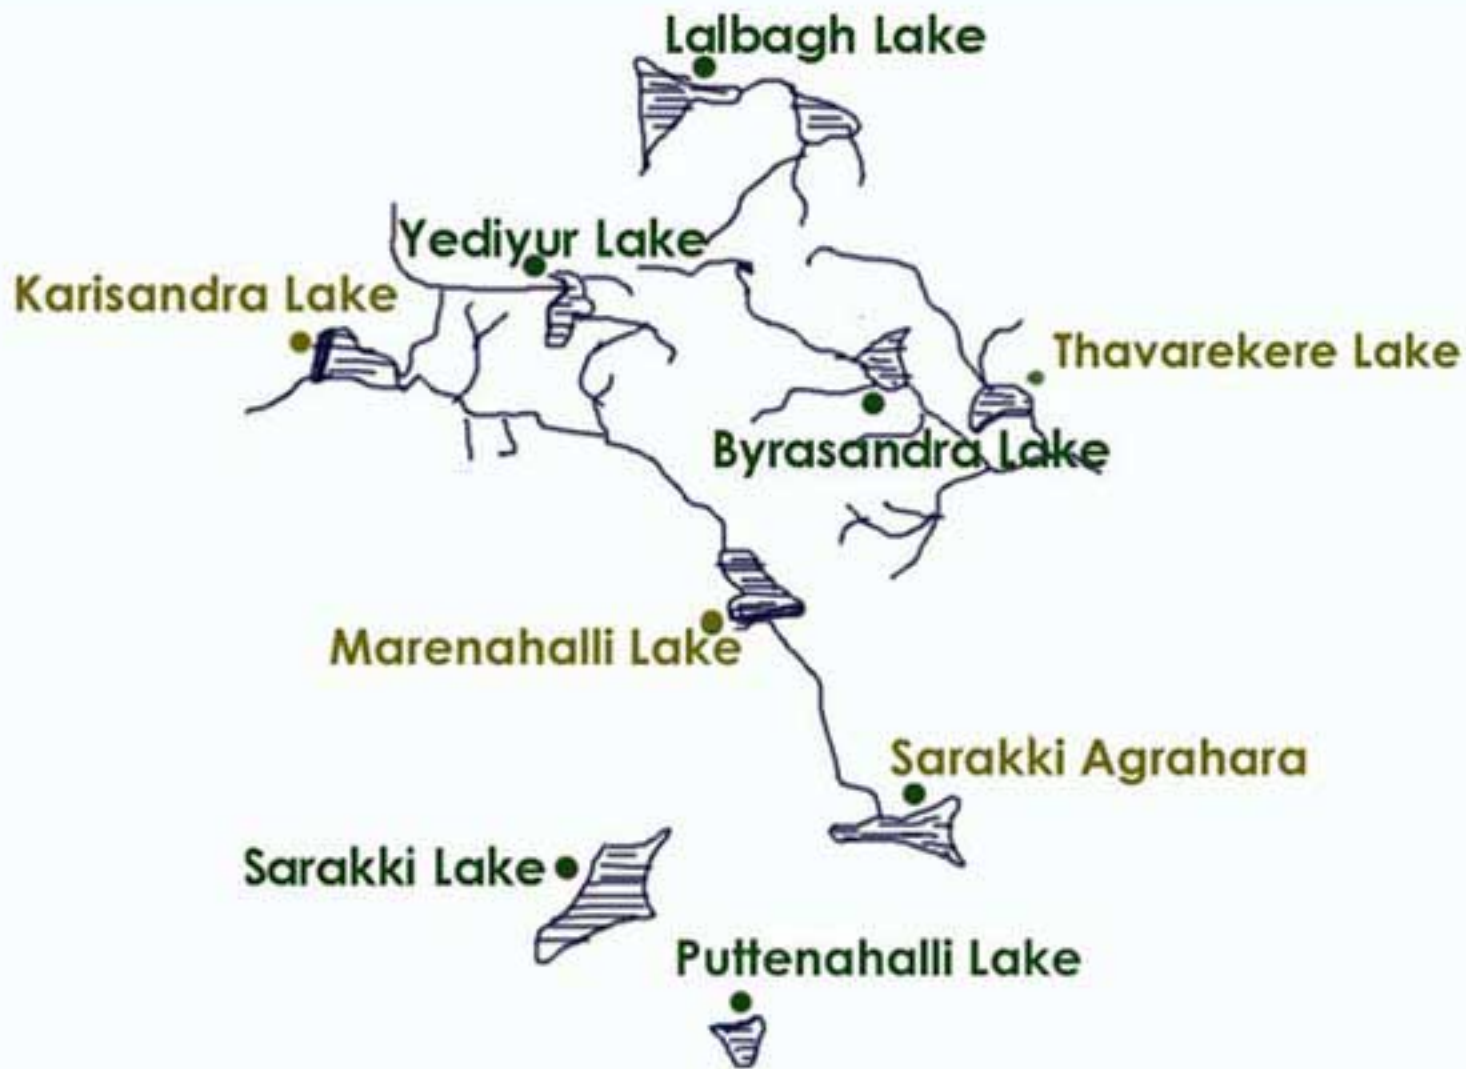

Nagawadi Lake

Seegehalli Lake

Kacharakarahalli Lake

Basavanapura Lake

Pinakini River

Yellamallappa Chetty Lake Series

Byappanahalli Lake

Doddnekundi Lake

Vibhutipura Lake

Kundalahalli Lake

Chinnappa Halli Lake

Challaghatta Lake

Bellandur Lake

Varthur Lake

Agara Lake

Kaikondahalli Lake

Kasavanahalli Lake

Haralur Lake

South Pinakini River

Byramangala Lake Series

Lalbagh Lake and Puttenahalli Lake Series

Arakere Lake

Hulimavu Lake

Alahalli Lake

Gottigere Lake

Begur Doddakere

Agrahara Doddakere, Begur

Govinda Setty Lake

Jigani Lake